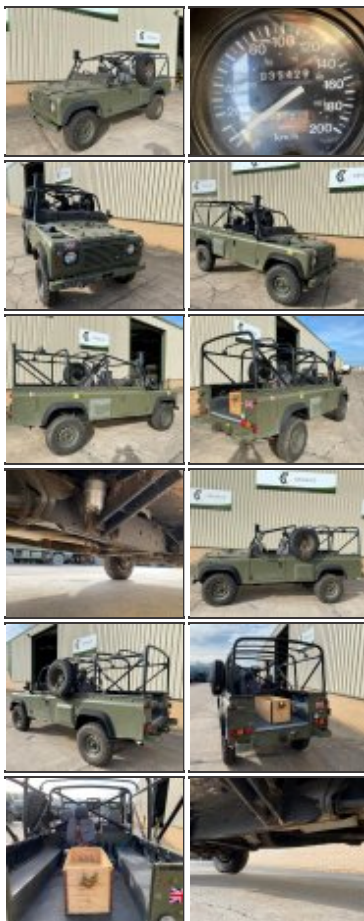

www.govsales.co.uk - The UK's leading suppliers of ex. military vehicles

Govsales - Ex MoD Surplus, Ex Army Trucks, Vehicles & Equipment

Land Rover Defender Wolf 110 Scout vehicle - MoD Ref: 50464

[Share on Facebook](#)

Land Rover Defender Wolf 110 Scout vehicle - MoD Ref: 50464

Details

Rare Land Rover Defender Wolf 110 Scout

These vehicles have been used for special operations with only a small number supplied

Winterised version with raised snorkal and webasto heater

- Full roll cage
- New spare wheel
- 1 x Rear commanders seat
- Waterproof dash board cover and seat covers
- Complete with vehicle CES kit
- 35,428 Kilometres only
- Excellent condition

| | |
|----------------------------|----------------------------|
| CATEGORY | Used Landrovers |
| MANUFACTURER | Land Rover |
| ENGINE | 300Tdi |
| GEARBOX | R380 5 speed |
| BRAKES | Front and rear disc brakes |
| STERING | RHD - PAS |
| TYRES | G90 7.50-R16 |
| ELECTRICS | 24V |
| L x W x H | 4.80m x 1.80m x 2.00m |
| QTY AVAILABLE | 1 |
| EXPORT REQUIREMENTS | SIEL Licence Required |
| | ...more |