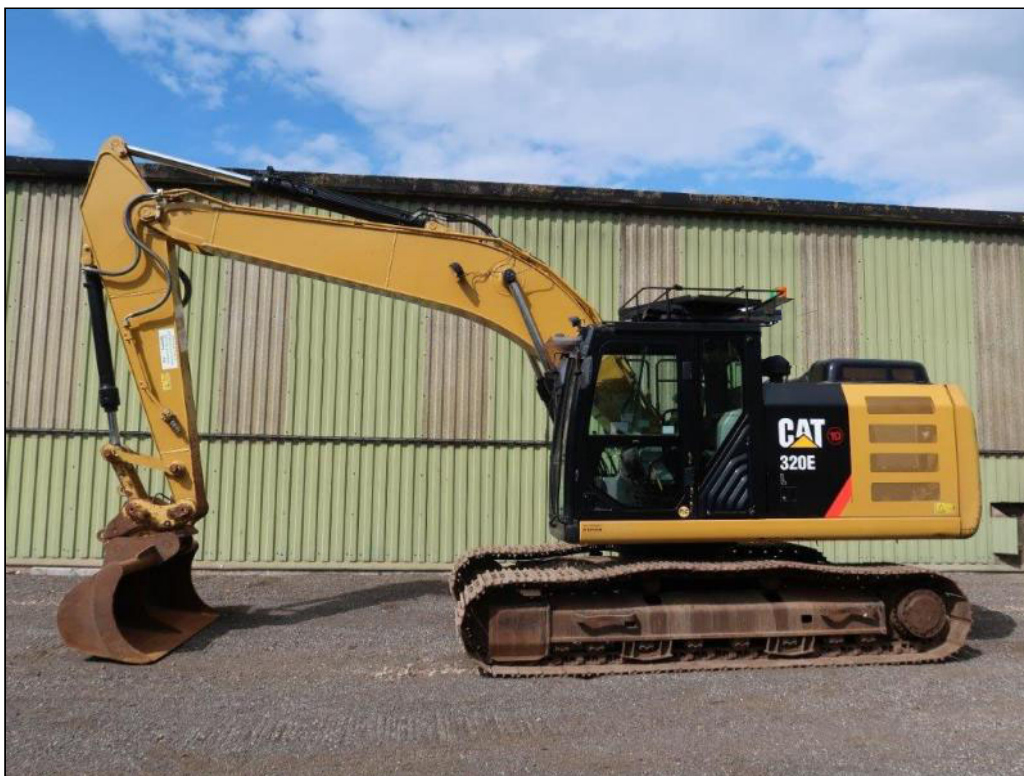

Description / Ref

Caterpillar Tracked Excavator 320EL 2015 - 50288

Photo (a gallery of photos is provided below - where available)

Details

Caterpillar 320 EL Excavator

2015 Year

3,795 Hours

CE Marked

700mm Pads

Undercarriage approx remaining 80% Good

Piped for Hammer

Miller Quick Hitch

Air Conditioning

Vandal Guards
 Reverse Camera
 Fuel Transfer pump
 This machine is available now and in excellent working condition

Videos (if available)

Category	Tracked Excavators	Length	9.6M
Manufacturer	Caterpillar	Height	3.45M
Engine	Caterpillar C6	Width	3.07M
Gearbox		GVW	22,400 Kg
Brakes		Hrs_Kms	3,795
Steering		Date into Service	
Tyres		Year of Manufacture	2015
Max Load		Qty Available	1
Electrics	24V	Export Requirements ...more	NLR (No Licence Required)